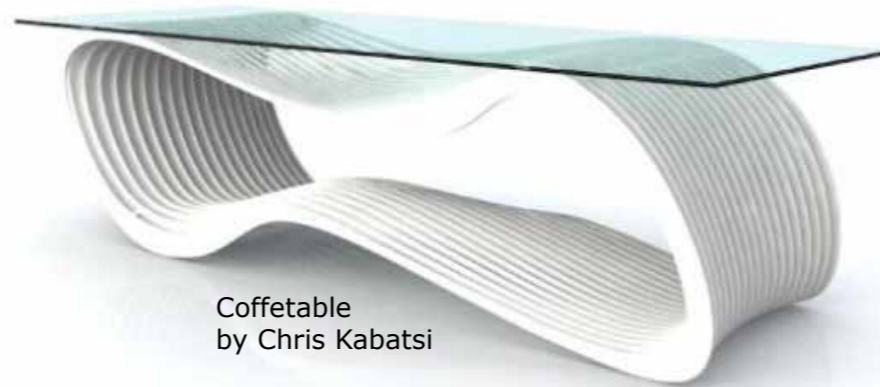

10 moderne MØBLER i hvidt

MYDNA
by Joel Escalona

Blu Dot Swept Sofa
by zinc details

Ctrl Alt Del Three Pillow
by diffractionfiber

Clover White Chair
by Ron Arad

Coffetable
by Chris Kabatsi

The Bistro Light
by Ditte Hammerstrom

Ceramic become
an Modern Lamps
Design by Mamti

iPig Stereo iPhone/iPod Speaker
Docking station 2.1 Touch White
With Remote Control

Contemporary white rugs
by John Deere

Paper Cup, by Mathilde Witt Mølholm