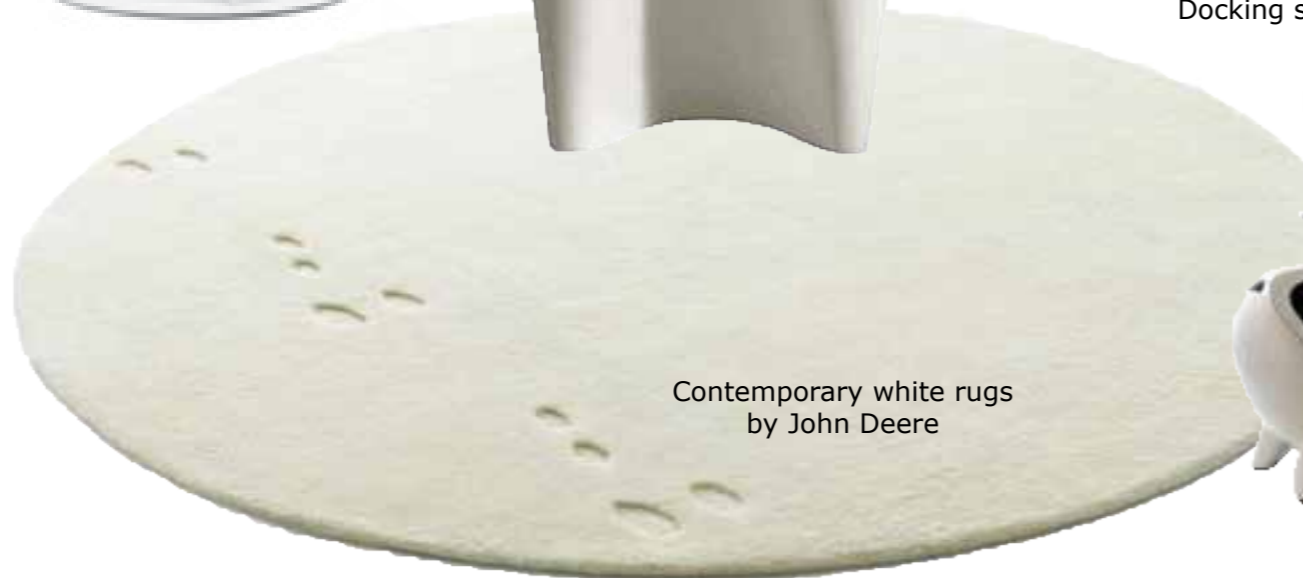

10 moderne MØBLER i hvidt

MYDNA
by Joel Escalona

Blu Dot Swept Sofa
by zinc details

Ctrl Alt Del Three Pillow
by diffractionfiber

Clover White Chair
by Ron Arad

Coffetable
by Chris Kabatsi

The Bistro Light
by Ditte Hammerstrom

Ceramic become
an Modern Lamps
Design by Mamti

iPig Stereo iPhone/iPod Speaker
Docking station 2.1 Touch White
With Remote Control

Contemporary white rugs
by John Deere

Paper Cup, by Mathilde Witt Mølholm